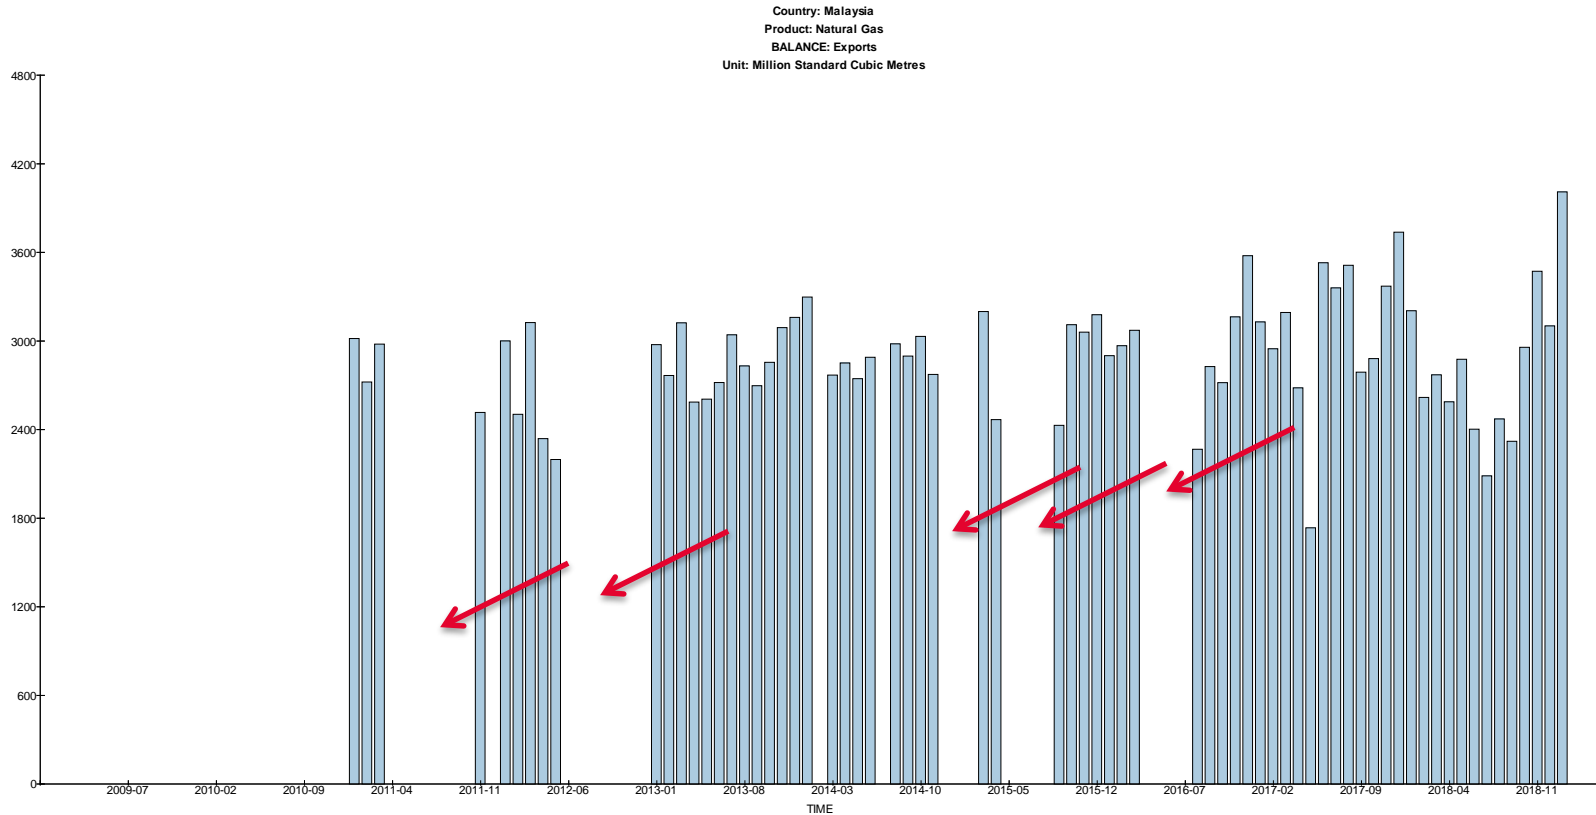

- Complete data set are available.

Country: Malaysia

Participation status

Participation assessment

	January -June 2018			July -December 2017			January -June 2017		
Malaysia									

Remark on Timeliness

- Data up to March 2019

Remark on Completeness

- Only production and trade data are currently reported.

Country: Malaysia

Data: Imports

Table: JODI-Gas 201905.ivt - JODI Gas World

Observations: Sporadic imports?

Country: Malaysia

Data: Exports