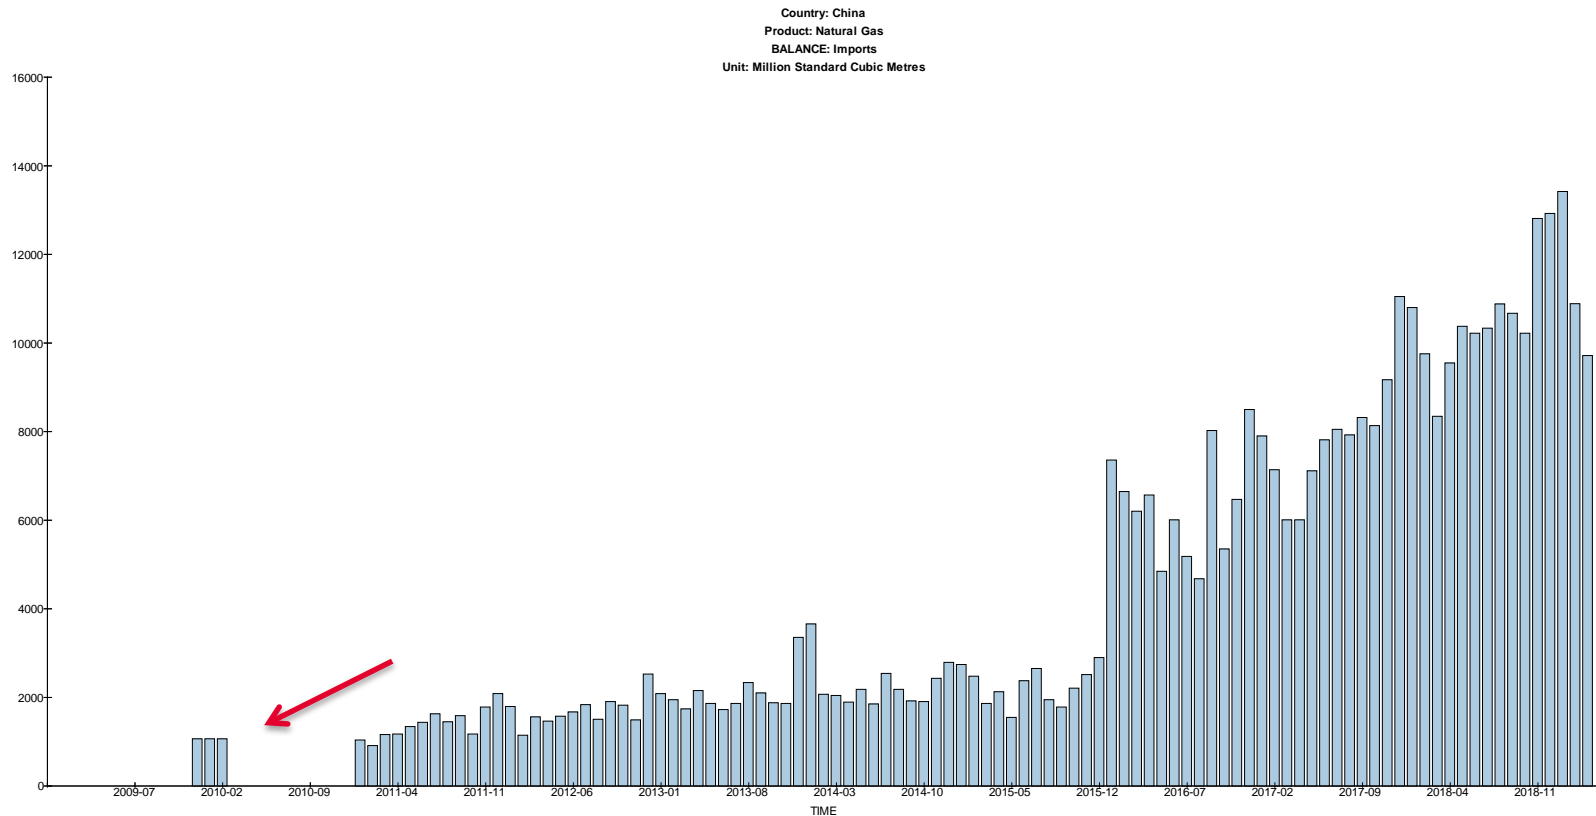

Country: China

Participation status

Participation assessment

	January -June 2018			July -December 2017			January -June 2017		
China									

Remark on Timeliness

- Data up to March 2019

Remark on Completeness

- Stock, Observed Deliveries, and Elec. & Heat Generation data are at present unreported

Country: China

Data: Imports

Table: JODI-Gas 201905.iwt - JODI Gas World

Observations: Missing data?

Country: China

Data: Inland delivery