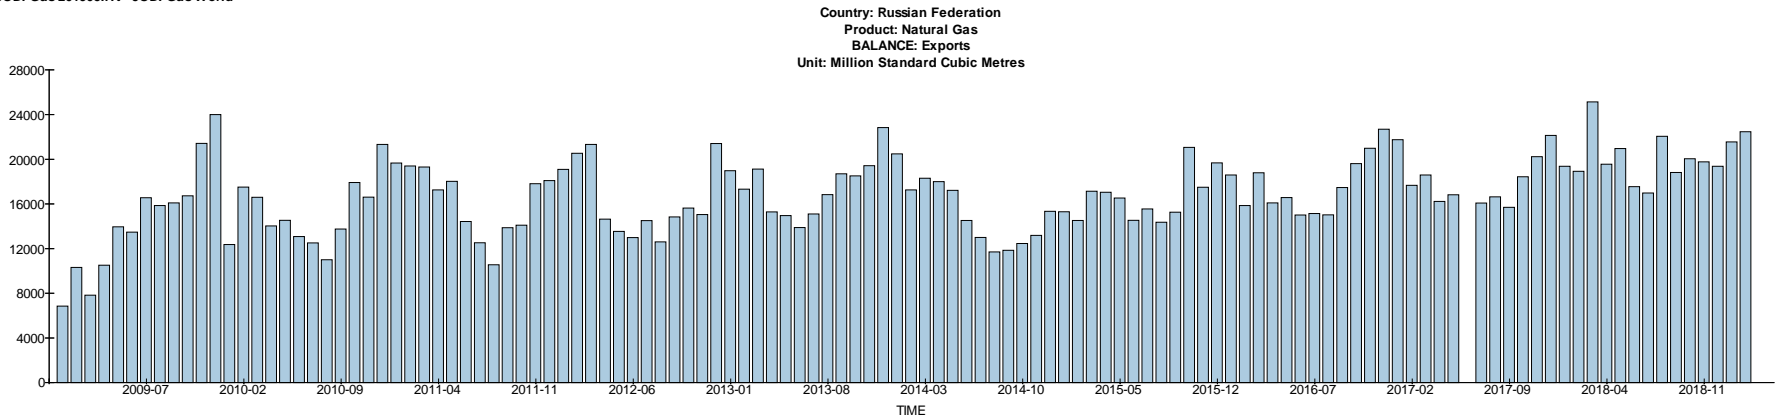

Observations: Occasionally missing historical data

Country: Russia

Data: Trade

Table: JODI-Gas 201905.ivt - JODI Gas World

Table: JODI-Gas 201905.ivt - JODI Gas World

Observations: Occasionally missing data

Country: USA

Participation status

Participation assessment

	January -June 2018			July -December 2017			January -June 2017		
USA									

Remark on Timeliness

- Data up to March 2019

Remark on Completeness

- Complete data sets available.